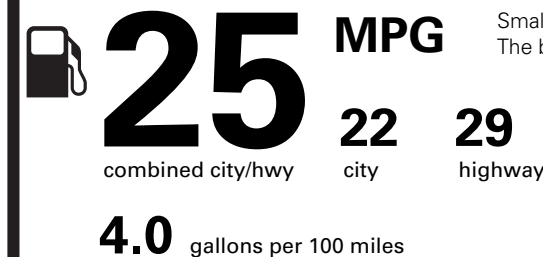

FUNCTIONAL

- 8" LCD CNTR STK TOUCHSCRN
- ELECTRIC PWR ASST STEERING
- INTELLIGENT ACCESS W/PUSH BUTTON START
- LANE-KEEPING SYSTEM
- LINCOLN CONNECT - 4G MODEM WITH WIFI CAPABILITY
- LINCOLN DRIVE MODES
- REMOTE KEYLESS ENTRY
- REMOTE START
- REVERSE PARKING AID
- STOP-START SYSTEM
- SYNC3® W/ VOICE ACT NAV
- UNIVERSAL GARAGE DOOR OPEN

SAFETY/SECURITY

- ADVANCETRAC WITH RSC
- AIRBAGS - SIDE IMPACT / CURTAINS
- AIRBAGS-DRVR&PASS KNEE
- AIRBAGS-DUAL-STAGE FRONT
- AUTO HIGH BEAMS
- BLIND SPOT DETECTION W/CTA
- PASSIVE ANTI-THEFT SECURILOCK SYSTEM
- PRE-COLLISION ASSIST W/AEB
- SOS POST CRASH SYSTEM

WARRANTY

- 4YR/50K MILE WARRANTY
- 4YR/50K PICKUPDELIVERY SVC
- 6YR/70K MI POWERTRAIN WARR

INCLUDED ON THIS VEHICLE

(MSRP)

EQUIPMENT GROUP 101A

1,650.00

- CONVENIENCE PACKAGE
- VOICE-ACTIVATED NAVIGATION

OPTIONAL EQUIPMENT/OTHER

- 225/60R18 100V A/S BSW TIRES 160.00
- ALL-WTHR FLR LNRS W/O MATS 175.00
- REAR REMOVABLE PACKAGE TRAY 150.00
- 17" MINI SPARE WHEEL W/TIRE
- 18" BRT MACH ALUM WHL DK TARN
- LINCOLN CO-PILOT360 PLUS PKG 3,100.00
- ACTIVE PARK ASSIST PLUS
- ADAPTIVE CRUISE CNTRL W/TJA
- 360 DEGREE CAMERA

PRICE INFORMATION

BASE PRICE	$36,105.00
TOTAL OPTIONS/OTHER	5,235.00
TOTAL VEHICLE & OPTIONS/OTHER	41,340.00
DESTINATION & DELIVERY	1,095.00

EPA DOT Fuel Economy and Environment

Gasoline Vehicle

Fuel Economy

Small SUVs range from 16 to 120 MPG. The best vehicle rates 141 MPG.

You spend $500

more in fuel costs over 5 years compared to the average new vehicle.

Annual fuel cost $1,600