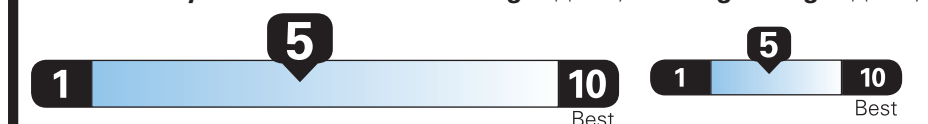

Fuel Economy & Greenhouse Gas Rating (tailpipe only) Smog Rating (tailpipe only)

This vehicle emits 361 grams CO₂ per mile. The best emits 0 grams per mile (tailpipe only). Producing and distributing fuel also create emissions; learn more at fueleconomy.gov.

Actual results will vary for many reasons, including driving conditions and how you drive and maintain your vehicle. The average new vehicle gets 27 MPG and costs $7,500 to fuel over 5 years. Cost estimates are based on 15,000 miles per year at $2.70 per gallon. MPGe is miles per gasoline gallon equivalent. Vehicle emissions are a significant cause of climate change and smog.

fueleconomy.gov

Calculate personalized estimates and compare vehicles

Smartphone QR Code™

GOVERNMENT 5-STAR SAFETY RATINGS

Overall Vehicle Score ★★★★★

Based on the combined ratings of frontal, side and rollover. Should ONLY be compared to other vehicles of similar size and weight.

Frontal Crash	Driver	★★★★★
	Passenger	★★★★★

Based on the risk of injury in a frontal impact. Should ONLY be compared to other vehicles of similar size and weight.

Side Crash	Front seat	★★★★★
	Rear seat	★★★★★

Based on the risk of injury in a side impact.

Rollover	★★★★★

Based on the risk of rollover in a single-vehicle crash.

Star ratings range from 1 to 5 stars (★★★★★), with 5 being the highest.

Source: National Highway Traffic Safety Administration (NHTSA).

www.safercar.gov or 1-888-327-4236

5LMCJ1C98MUL22337

THE LINCOLN WAY™ APP

Your Dashboard of Services & Features

1. Download the Lincoln Way app* and you can:
2. Remotely start, lock and unlock your vehicle
   - Locate your vehicle and check approximate fuel range
   - Receive vehicle health alerts

The Lincoln Connect™ modem is active and sending vehicle data (e.g., diagnostics) to Lincoln. See in-vehicle Settings for connectivity options.

Insist on Lincoln Protect! The only extended service plan fully backed by Lincoln and honored at every Lincoln dealership in the U.S., Canada and Mexico. See your Lincoln dealer or visit www.LincolnOwner.com

WARNING: Operating, servicing and maintaining a passenger vehicle, pickup truck, van, or off-road vehicle can expose you to chemicals including engine exhaust, carbon monoxide, phthalates, and lead, which are known to the State of California to cause cancer and birth defects or other reproductive harm. To minimize exposure, avoid breathing exhaust, do not idle the engine except as necessary, service your vehicle in a well-ventilated area and wear gloves or wash your hands frequently when servicing your vehicle. For more information go to www.P65Warnings.ca.gov/passenger-vehicle.

SCAN OR TEXT 5LMUL22337 TO 59173

Msg & Data rates may apply. Text HELP for help

www.lincoln.com/help/privacy-terms/

RAMP ONE	C118
RAMP TWO	CONVOY
ITEM #:	46-Z406 O/T 2

TOTAL MSRP $42,435.00

Whether you decide to lease or finance your vehicle, you'll find the choices that are right for you. See your Lincoln Dealer for details or visit www.lincolnafs.com.